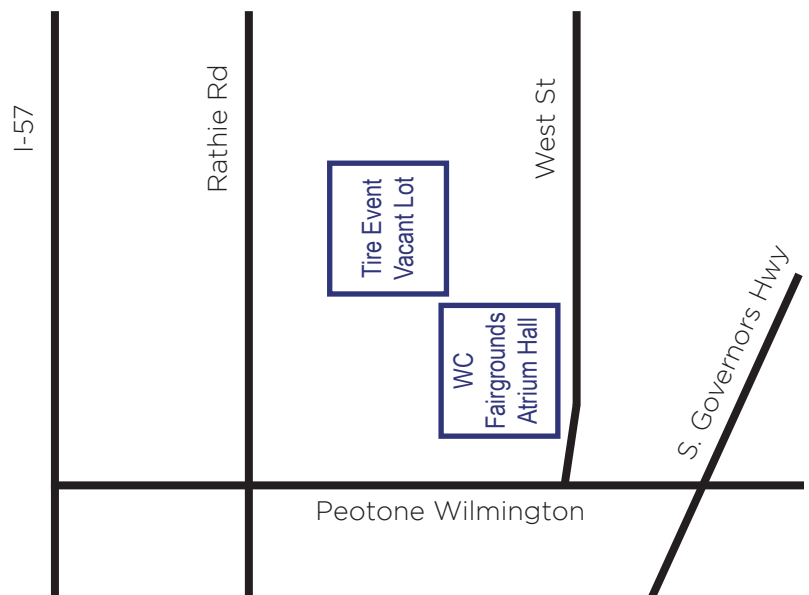

WILL COUNTY, ILLINOIS

Waste **Tire** Collection Event

SEP. 19, 2026 | 8 A.M. – 3 P.M.

**TIRES WILL BE ACCEPTED
ONLY WHEN MEETING ALL
OF THESE GUIDELINES:**

- Will County Resident or in a municipality within Will County;
- Only car, tractor and small truck tires (100 maximum);
- DO NOT bring business tires, industrial tires or off road tires;
- DO NOT bring heavily soiled tires;
- Must be able to unload your own tires.

LOCATION:

Will County Fairgrounds
710 S. West St.
Peotone, IL 60468

Sponsored by:

- Will County Fairground Association
- Will County Land Use Department - Resource, Recovery & Energy Division

For more information, call (815) 727-8834 or visit www.WillCountyGreen.com.