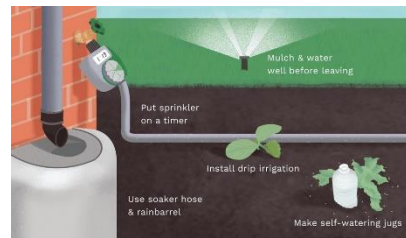

Anyone with children probably has some Lego blocks. These durable plastic blocks have given hours of imaginative playtime to kids for decades. The company is working to be more sustainable minded and is undergoing a change to the way they make Lego blocks, choosing to make more and more of them from PLANTS! They are also encouraging donation of the bricks that are still usable. If you don't have a favorite local charity to give them to, you can box them up and send them to Lego at no postal charge! Simply find a box, toss them in (no sorting required) and go to the website to print the mailing label. [Click for the info!](#)

JJC Sustainability Training

Joliet Junior College is offering a variety of FREE Workshops on Sustainability Topics. Here are just a few:

- Irrigation Basics on Wed, Nov 6 at 4:15pm-6:45pm
- Solar Photovoltaics (PV) and Wind Power on Tue, Nov. 19 from 4:30-7p.m.
- Irrigation Basics on Sat, Dec 7 at 8am-10:30am

[Learn More by clicking this link.](#)

What happens to the curbside recyclables (first in series)

Recycling has been in the news a lot this past year. People are hearing about China rejecting recyclables and contamination. Will County works with several haulers that operate Material Recovery Facilities (MRFs) and together, we want to assure residents that most of what is taken at the curb is getting recycled. The first step is separating recyclables from garbage and placing it out for collection.