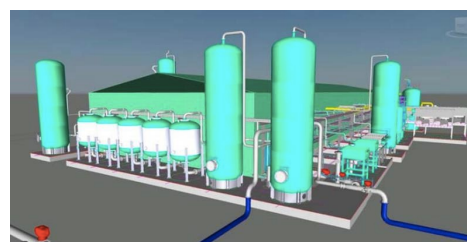

Renewable Natural Gas Plans for Landfill

The Will County Board and County Executive recently approved a Letter of Intent (LOI) with Waste Management (WM). The LOI provides the County with the all of the landfill gas from the Prairie View Landfill. WM has been operating a Gas to Electricity Plant with a portion of the landfill gas at Prairie View through an Agreement with the County since December 2011, creating 4.8 MW of electricity. After it was determined that Renewable Natural Gas (RNG) generated more